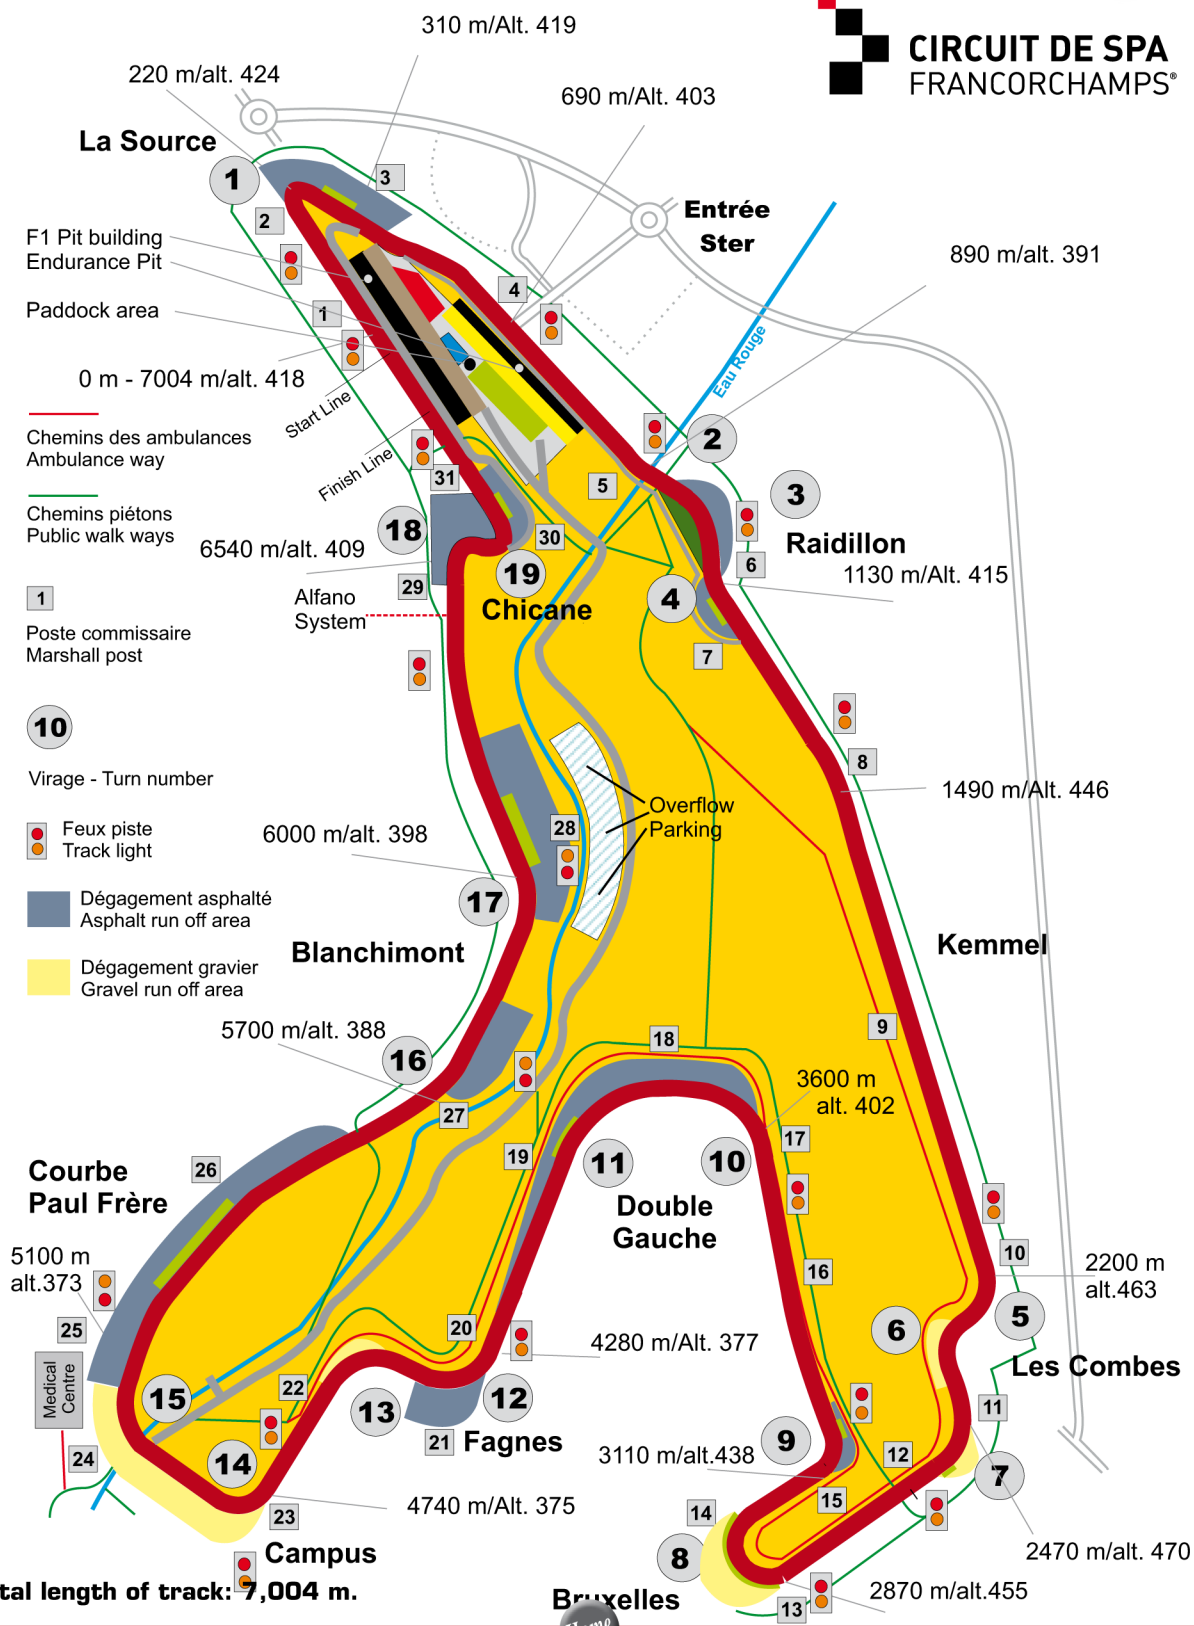

**CIRCUIT DE SPA**  
FRANCORCHAMPS®

# ACCESS TO RACE CIRCUIT

## RACE CIRCUIT MAPS

### Detailed map of circuit

**CIRCUIT DE SPA**  
FRANCORCHAMPS®

**Total length of track: 7,004 m.**